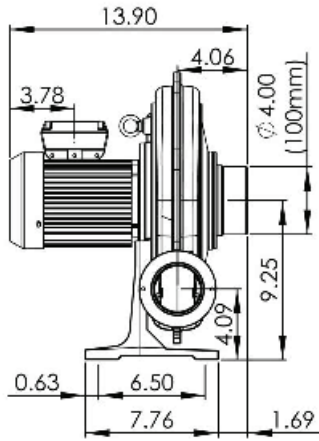

Direct Drive Turbo Blower

Unit: inches

Specifications

	FDC-005A-7W
Phase	3
Voltage	230/460
Frequency (Hz)	60
Rated Output (HP)	0.5
Rated Current (Amps)	2.1/1.1
Max. Pressure (in. H ₂ O)	7
Max. Airflow (CFM)	290
Noise Level dB (A)	77
Weight (lbs.)	33

Pressure