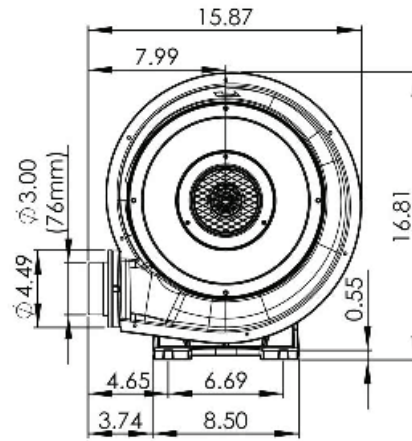

Direct Drive Turbo Blower

Unit: inches

Specifications

	FDC-005A-7W
Phase	3
Voltage	230/460
Frequency (Hz)	60
Rated Output (HP)	0.5
Rated Current (Amps)	2.1/1.1
Max. Pressure (in. H ₂ O)	7
Max. Airflow (CFM)	290
Noise Level dB (A)	77
Weight (lbs.)	33

Pressure