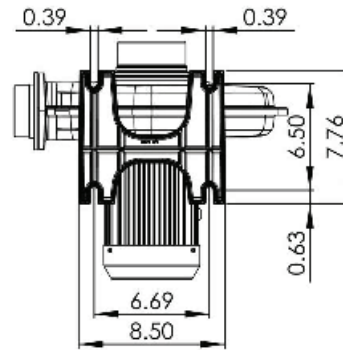

Direct Drive Turbo Blower

Unit: inches

Specifications

	FDC-005A-7W
Phase	3
Voltage	230/460
Frequency (Hz)	60
Rated Output (HP)	0.5
Rated Current (Amps)	2.1/1.1
Max. Pressure (in. H ₂ O)	7
Max. Airflow (CFM)	290
Noise Level dB (A)	77
Weight (lbs.)	33

Pressure